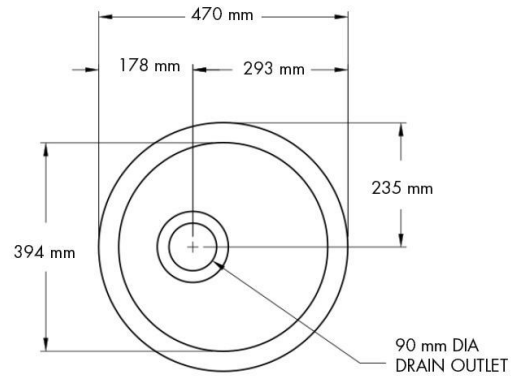

## Cuisine Round 47 Inset / Undermount Fine Fireclay Sink

**Code:** CUR47FS

### Specifications

- Material: Fine Fireclay
- Finish: White Gloss
- Waste outlets included: 90x50mm Stainless Steel Basket Wastes
- Mounting options: Inset & Undermount
- Capacity: 27L
- Internal depth: 200mm
- Suitable for use with food waste disposer – we recommend purchase of an extended flange and a model with anti-vibration collar
- Note: Fine Fireclay is a natural product and therefore subject to variations. This should be seen as a quality that adds to its unique natural beauty. Variations +/- 2% to the specifications are common and acceptable and are within industry tolerance. We always recommend the cabinet maker and stone provider has the actual sink with them to measure before making cabinetry or cutting stone. For more information please visit our Installation Care & Warranty page or Contact Us.

### Product Options

CUR47SSG: Cuisine Round 47 x 47 Stainless Steel Grid

CUR47FS: Cuisine Round 47 Inset / Undermount Fine Fireclay Sink